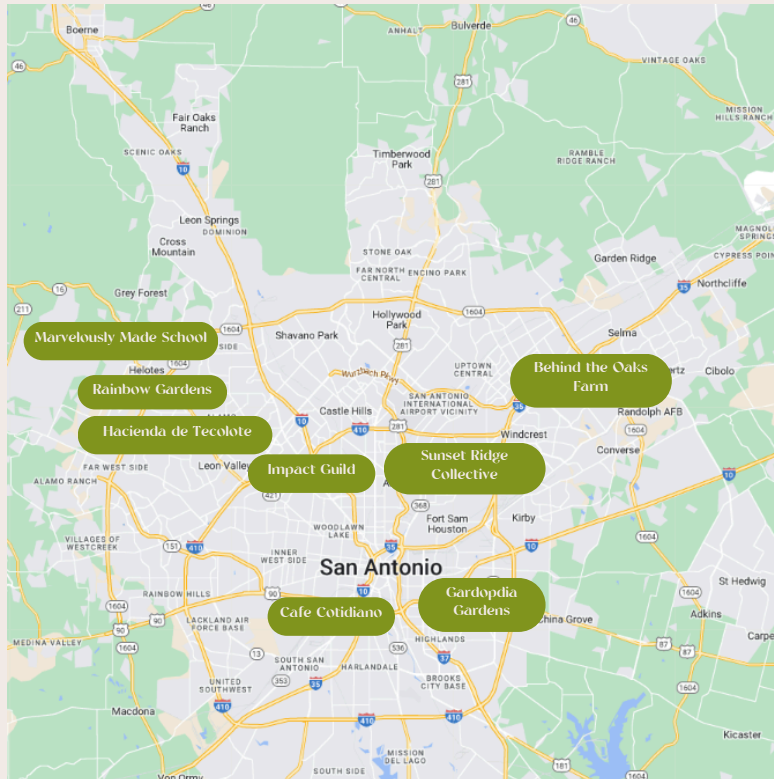

# Mission Compost Drop-Off Locations

\*See the next page for specific location details

# Specific Drop-Off Location Details

## Behind the Oaks Farm

Address: 8522 Greaves Lane Schertz, TX, 78154, United States

The Behind the Oaks Farm drop off location is located just outside their main gate.

## Cafe Cotidiano

Address: 1443 South Saint Mary's Street San Antonio, 78210

The Cafe Cotidiano drop off location is located behind the cafe trailer.