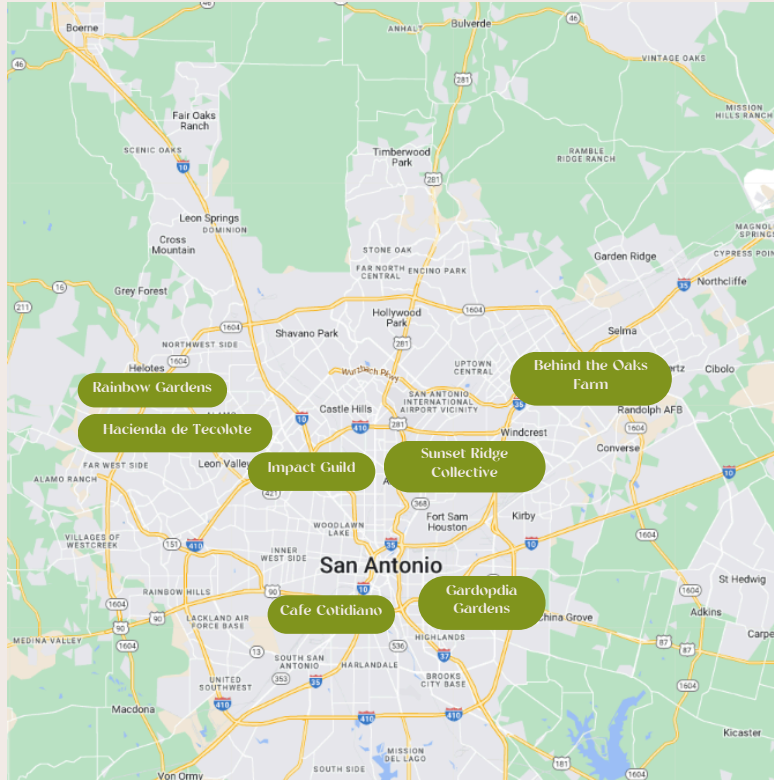

Mission Compost Drop-Off Locations

*See the next page for specific location details

Drop-Off Locations How Tos:

1. Once you sign up for your service, Mission Compost will send you an email with details of your drop-off location.
2. Pick up a 5-Gallon Bucket + 1 Jar of Bokashi at your drop-off location
3. After you are done composting, come back to the drop-off location and leave your full bucket and empty jar of bokashi. Pick up a clean bucket and jar of bokashi to start again!

Specific Drop-Off Location Details

Behind the Oaks Farm

Address: 8522 Greaves Lane Schertz, TX, 78154, United States

The Behind the Oaks Farm drop off location is located just outside their main gate.

Cafe Cotidiano

Address: 1443 South Saint Mary's Street San Antonio, 78210

The Cafe Cotidiano drop off location is located behind the cafe trailer.

Sunset Ridge Collective

Address: 95 Brees Blvd., San Antonio, TX 78209

From Brees turn into the Sunset Ridge of Christ parking lot. Turn left and you will see the Rosehip Coffee Truck. Continue down to the back of the lot towards the basketball court until you see the drop off locker.

Specific Drop-Off Location Details

Gardopia Gardens

Address: 619 North New Braunfels Ave., San Antonio, TX 78202

The Gardopia drop off location is located on the side nearest to Nolan Express. In fact, parking in that lot will be the best way to access the site. You will need to open the gate to access the site. The code to access the gate is 1547. Once you go through the gate, the DO locker will be located directly on your left hand side.